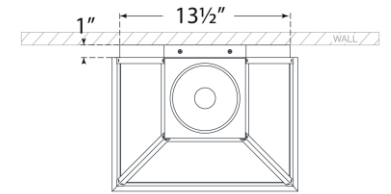

TEAR SHEET

Stratford Medium 3/4 Gas Wall Lantern

Item # CHO 2451BLK-CG

Designer: Chapman & Myers

Height: 26"

Width: 14.75"

Extension: 11.5"

Backplate: 13.5" x 20.5" Decorative

Top View

Side View

Front View