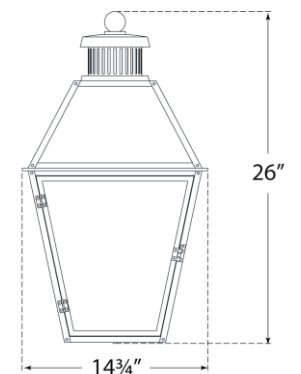

TEAR SHEET

Stratford Medium 3/4 Gas Wall Lantern

Item # CHO 2451BLK-CG

Designer: Chapman & Myers

Height: 26"

Width: 14.75"

Extension: 11.5"

Backplate: 13.5" x 20.5" Decorative

Top View

Side View

Front View