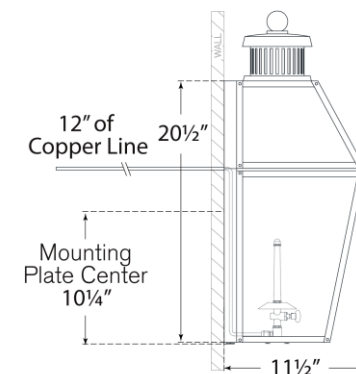

TEAR SHEET

Stratford Medium 3/4 Gas Wall Lantern

Item # CHO 2451BLK-CG

Designer: Chapman & Myers

Height: 26"

Width: 14.75"

Extension: 11.5"

Backplate: 13.5" x 20.5" Decorative

Finishes: BLK, SC

Glass Options: CG

Lightsource: Gas Burner

Wattage: 1350 - 1650 BTU

Note: Powder-Coated Aluminum | Brass Details and Iron Hardware | Natural Gas Only | Professional Installation Only | Limited Lifetime Warranty | Brass Will Patina

Top View

Side View

Front View