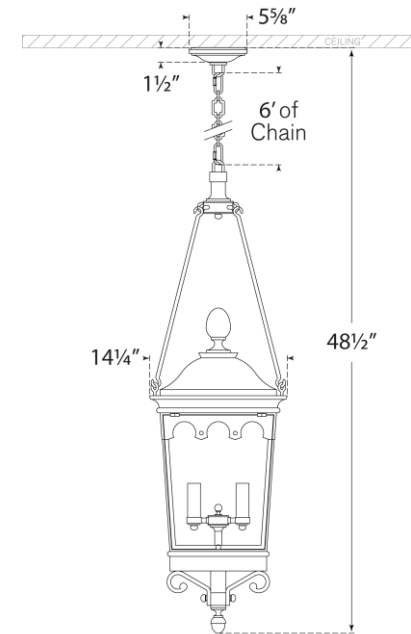

TEAR SHEET

Rosedale Grand Medium Hanging Lantern

Item # RC 5047FR-CG

Designer: Rudolph Colby

Height: 48.5"

Width: 14.25"

Canopy: 5.5" Round

Finishes: FR

Glass Options: CG

Socket: 2 - E26 Keyless

Wattage: 2 - 40 B11

Weight: 32 Pounds

Front View