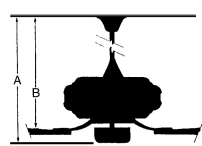

Image File Name: **F852L-HBZ.jpg**

MEASUREMENTS

Blade Finish:				Reversible Blades:	No
Blade Material:				Slope:	Yes
WOOD				Hanging Weight:	16.56
Blade Sweep:	No. of Blades:	Blade Pitch:			
56"	5	14	Downrod 1 Outside Dia:	Downrod 2 Outside Dia:	
Downrod 1:	Downrod 1 Outside Dia:	Downrod 2:			
6	0.75				
Ceiling to Lowest Point: (Dim A)	Ceiling to Blade (Dim B)	Lead Wire:	Motor Size:		
20.5	11.0	80	DC 120X15MM		