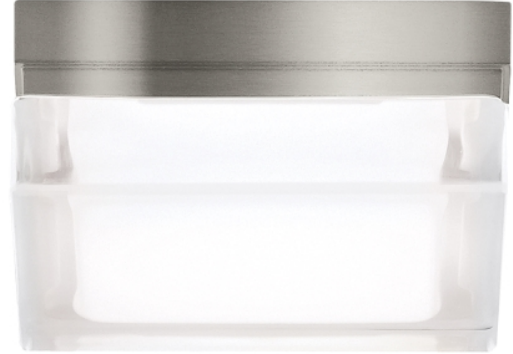

BOXIE SMALL FLUSH MOUNT

PRODUCT FEATURES

- Clean contemporary design style, constructed of a die-cast metal base and pressed glass shade
- Available in three finish options, antique bronze, chrome, and satin nickel
- Available in two popular sizes, 5.5" diameter (small) and 9" diameter (large)
- Boxie Small and Large Outdoor fixtures also available
- Lamping options are compatible with most dimmers
- Protected by a 5-year warranty. please visit the "About Us" Page on techlighting.com for more for warranty details

LAMPING

Incandescent includes one 120 volt 40 watt G9 base halogen lamp. LED includes one 12 watt, 435.3 delivered lumen, LED module. Dimmable with most LED compatible ELV or Triac dimmers. 277V not dimmable. Suitable for wet locations. LED may be mounted on the ceiling or wall. Incandescent ceiling mount only. ADA compliant.

Satin Nickel
Small

Chrome
Small

Satin Nickel
Small

Antique Bronze
Small

ORDERING INFORMATION

700BX	SHAPE OR SIZE	FINISH	LAMP
	S SMALL	Z ANTIQUE BRONZE C CHROME S SATIN NICKEL	INCANDESCENT 120V (T20) -LED LED 2700K 120V -LED277 LED 2700K 277V -LED3 LED 3000K 120V -LED3-277 LED 3000K 277V

700BX _____

JOB NAME _____

NOTES _____

BOXIE SMALL FLUSH MOUNT

SPECIFICATIONS

HARDWARE MATERIAL	Metal
SHADE MATERIAL	Glass
NET WEIGHT	5 lbs
HEIGHT	2in
WIDTH	5.3in
LENGTH	5.3in
UP LIGHT / DOWN LIGHT / BOTH?	
WET LISTED	Yes
DAMP LISTED	
DRY LISTED	
WALL / CEILING MOUNT	
GENERAL LISTING	ETL Listed
INCLUDES	