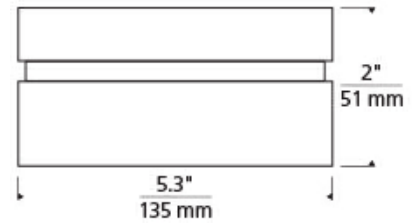

700BX _____

JOB NAME _____

NOTES _____

BOXIE SMALL FLUSH MOUNT

SPECIFICATIONS

HARDWARE MATERIAL	Metal
SHADE MATERIAL	Glass
NET WEIGHT	5 lbs
HEIGHT	2in
WIDTH	5.3in
LENGTH	5.3in
UP LIGHT / DOWN LIGHT / BOTH?	
WET LISTED	Yes
DAMP LISTED	
DRY LISTED	
WALL / CEILING MOUNT	
GENERAL LISTING	ETL Listed
INCLUDES	